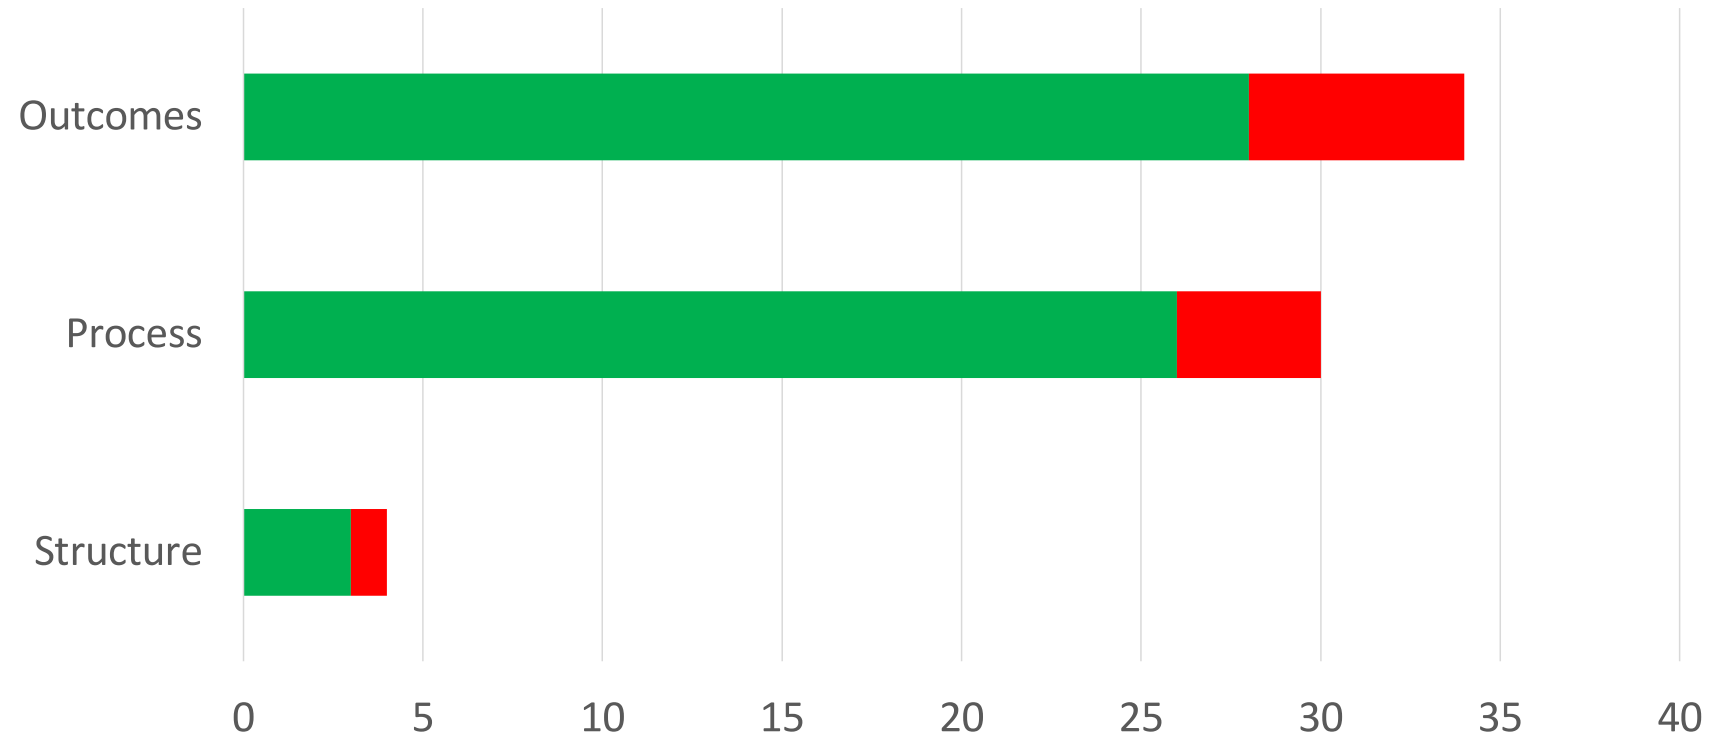

Effects

Facilitators & Barriers

Appendix Figure: Absolute Number of Remarks in Each Subdomain of Both Frameworks. Red = negative effects or barriers, green = positive effects or facilitators.