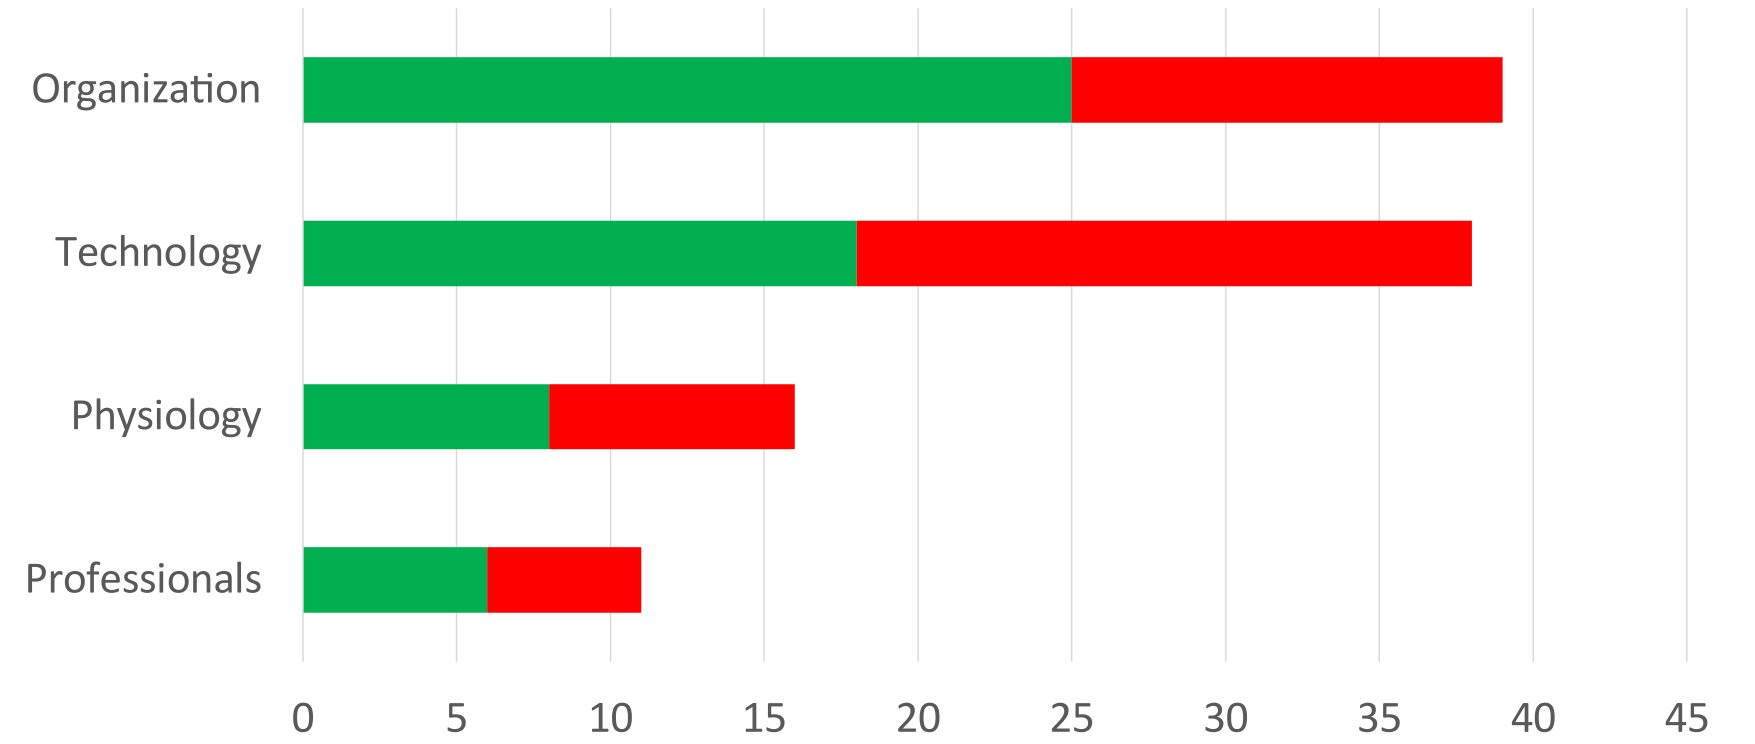

Effects

Facilitators & Barriers

Appendix Figure: Absolute Number of Remarks in Each Subdomain of Both Frameworks. Red = negative effects or barriers, green = positive effects or facilitators.